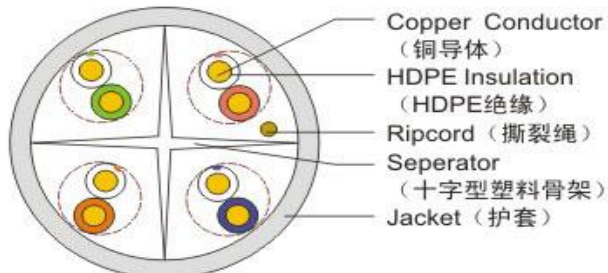

LAN CABLE CAT6 UTP (INDOOR)

Color cord

1. Blue-White/Blue
2. Orange-White/Orange
3. Green-White/Green
4. Brown-White/Brown

Part number: 610-1102-1		CAT.6 UTP INDOOR (100m)
No. of Cord.		2*4 Pairs
Conductor	Material	Solid CCA
	Construction	1 / 0.58 ± 0.01 mm
Insulation	Material	HDPE
	Thickness	0.34±0.02 mm
	Diameter	1.0± 0.1mm
Rip cord	Material	Nylon
Jacket	Material	PVC
	Thickness	0.55 -0.56mm
	Diameter	6.0± 0.2mm
	Color	Optional
Transmission Distance	100 meters above	