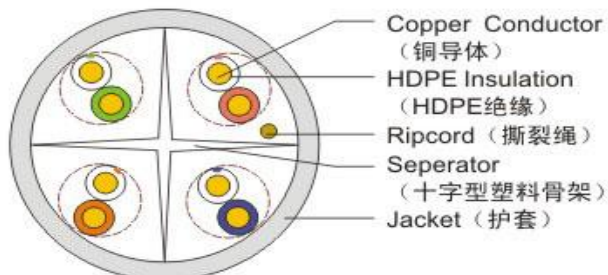

### Color cord

1. Blue-White/Blue
2. Orange-White/Orange
3. Green-White/Green
4. Brown-White/Brown

<b>Part number: 630-1102-1</b>		<b>CAT.6 UTP INDOOR (305m)</b>
No. of Cord.		2*4 Pairs
Conductor	Material	Solid CCA
	Construction	1 / 0.58 ± 0.01 mm
Insulation	Material	HDPE
	Thickness	0.34±0.02 mm
	Diameter	1.0± 0.1mm
Rip cord	Material	Nylon
Jacket	Material	PVC
	Thickness	0.55 -0.56mm
	Diameter	6.0± 0.2mm
	Color	Optional
Transmission Distance	120 meters above	