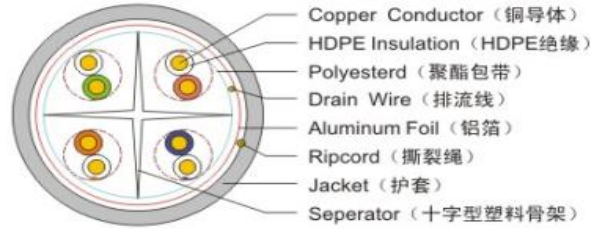

LAN CABLE CAT6 FTP (INDOOR)

Color cord

1. Blue-White/Blue
2. Orange-White/Orange
3. Green-White/Green
4. Brown-White/Brown

Part number: 630-2104-1		CAT6 FTP INDOOR
No. of Cord.		2*4 Pairs
Conductor	Material	Solid CCA
	Construction	1 / 0.58 ± 0.01 mm
Insulation	Material	HDPE
	Thickness	0.34±0.02 mm
	Diameter	1.0 ± 0.1mm
Rip cord	Material	Nylon
Shielded	Material	Aluminum Foil
	Drain wire	0.38mm CCA
Jacket	Material	PVC
	Thickness	0.55 -0.56mm
	Diameter	7.0± 0.2mm
	Color	Optional
Transmission Distance	120 meters above	