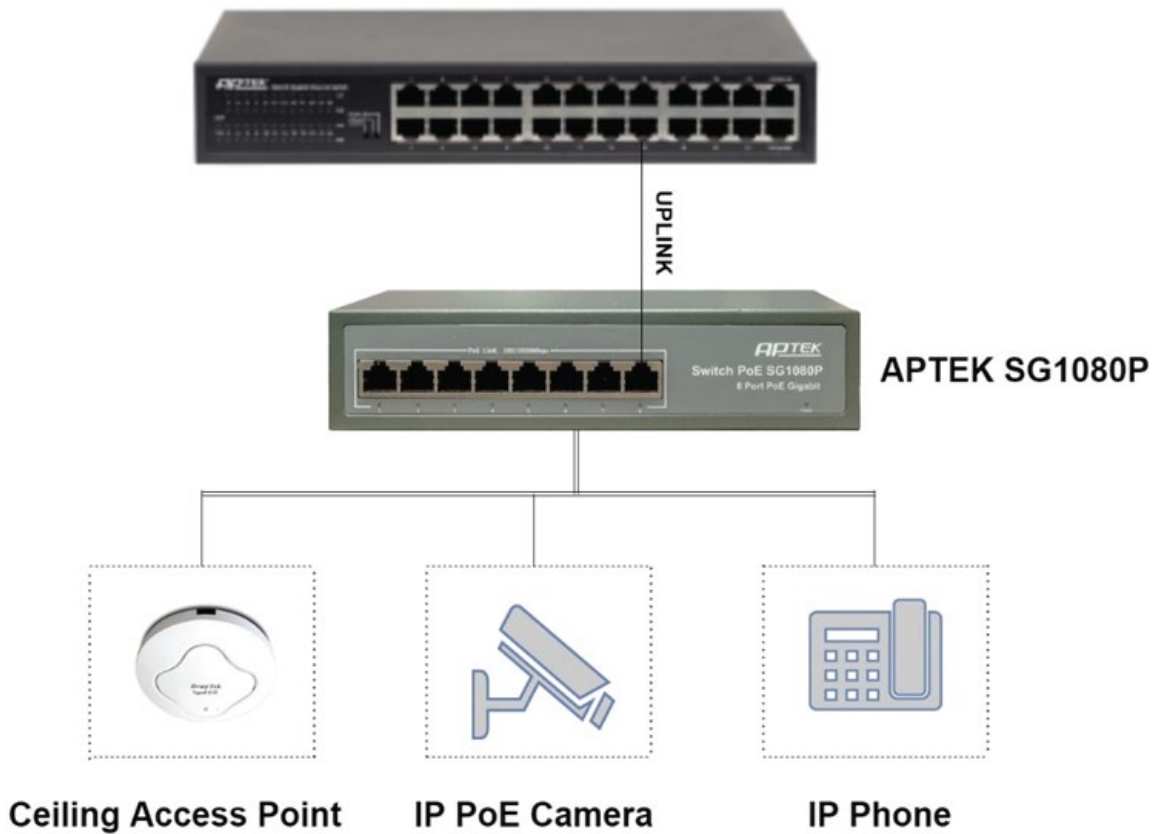

## APTEK SG1080P 8 Port Gigabit PoE Switch

**APTEK SG1080P** is Gigabit PoE Switch which provides cost-effective advantage for small office or home. APTEK SG1080P has 8 ports Gigabit Ethernet PoE/PoE+ ports with a power budget of 120W.

## Application

- Wireless Access Point
- IP PoE Camera
- IP Phone

## Technical Specification

PoE Port	1 to 8 support IEEE802.3af/at Standard
Output Power	15.4W/30W
Power Pin	Both 1/2+3/6- and 4/5+7/8-
Whole Power	≤120W
PoE Type	End-span
Data Distance	100m
Network Standard	IEEE 802.3, IEEE802.3u, 802.3x, 802.3af/at
Network Medium	10/100BASE-TX:5 class and above non shielded twisted pair
Data & Power Distance	≤100m
Switch Capability	16Gbps
Forwarding Mode	Store and forward
MAC Address	8K
LED Indicator	Data Indicator for Port, Power Indicator
Working Environment	0°- 55°C
Size	200mm*118mm*44mm(L*W*H)