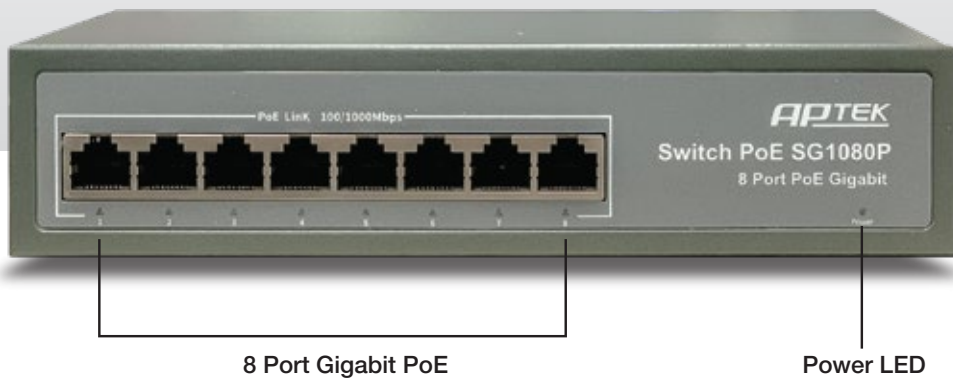

## APTEK SG1080P 8 Port Gigabit PoE Switch

**APTEK SG1080P** is Gigabit PoE Switch which provides cost-effective advantage for small office or home. APTEK SG1080P has 8 ports Gigabit Ethernet PoE/PoE+ ports with a power budget of 120W.

## Application

- Wireless Access Point
- IP PoE Camera
- IP Phone

## Technical Specification

PoE Port	1 to 8 support IEEE802.3af/at Standard
Output Power	15.4W/30W
Power Pin	Both 1/2+3/6- and 4/5+7/8-
Whole Power	≤120W
PoE Type	End-span
Data Distance	100m
Network Standard	IEEE 802.3, IEEE802.3u, 802.3x, 802.3af/at
Network Medium	10/100BASE-TX:5 class and above non shielded twisted pair
Data & Power Distance	≤100m
Switch Capability	16Gbps
Forwarding Mode	Store and forward
MAC Address	8K
LED Indicator	Data Indicator for Port, Power Indicator
Working Environment	0°- 55°C
Size	200mm*118mm*44mm(L*W*H)